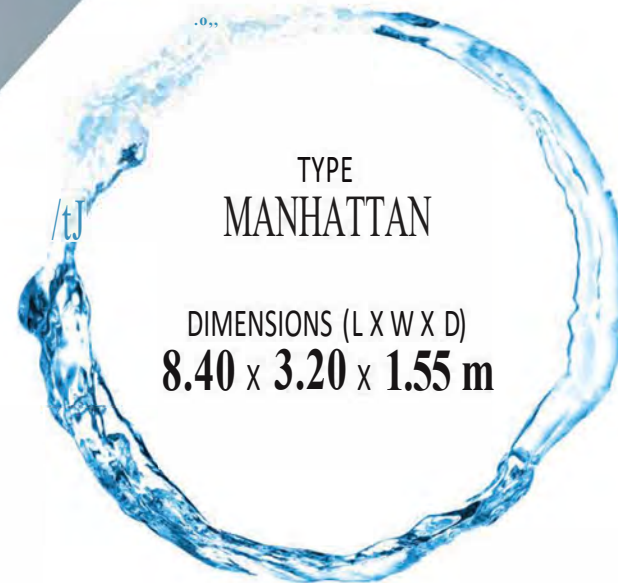

- Smooth surface
- 1000% Waterproof
- Exceptional waterproof and strong construction
- High level of comfort and finish
- Easy installation
- Good resistance to freezing weather

- Gel coat resistant to UV radiation and chemicals
- Barrier coat
- ◆ Skin coat    - - - - Double anti-osmosis layer
- Vinyl ester resin + glass fibre mat 300 gr/m<sup>2</sup>
- Vinyl ester resin + double layer of glass fibre mat 450 gr/m<sup>2</sup>
- Woven roving
- Vinyl ester resin+ triple layer of glass fibre mat 600 gr/m<sup>2</sup>
- ◆ Metal reinforcement with double layer of polyester resin and glass fibre
- Topcoat
- Polyurethane foam

## COLOURS

# MANHATTAN

TYPE  
MANHATTAN

DIMENSIONS (L X W X D)  
**8.40 x 3.20 x 1.55 m**

ARTICLE NR.	COLOUR
7012292	BLUE
7014739	WHITE

100% tightness & **SMOOTH** surface

Because of the one-piece-pool design, there is no risk of leakage and the smooth surface gives you that nice, luxurious feeling!

# SOHO

TYPE  
**SOHO**

DIMENSIONS (L X W X D)  
**7.70 x 3.20 x 1.55 m**

ARTICLE NR.  
7012293  
7014738

COLOUR  
BLUE  
WHITE

High level of COMFORT and FINISH

Because of the high-end finish, the pool has a luxurious look & feel - an upgrade for any garden!