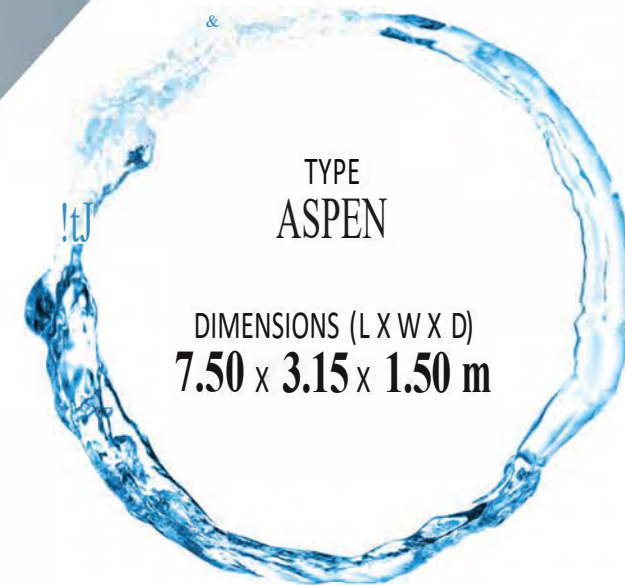

# MANHATTAN

TYPE  
MANHATTAN

DIMENSIONS (L X W X D)  
**8.40 x 3.20 x 1.55 m**

ARTICLE NR.	COLOUR
7012292	BLUE
7014739	WHITE

100% tightness & **SMOOTH** surface

Because of the one-piece-pool design, there is no risk of leakage and the smooth surface gives you that nice, luxurious feeling!

# SOHO

TYPE  
**SOHO**

DIMENSIONS (L X W X D)  
**7.70 x 3.20 x 1.55 m**

ARTICLE NR.  
7012293  
7014738

COLOUR  
BLUE  
WHITE

High level of COMFORT and FINISH

Because of the high-end finish, the pool has a luxurious look & feel - an upgrade for any garden!

# MONTECITO

TYPE  
**MONTECITO**

DIMENSIONS (L X W X D)  
**7.60 x 3.00 x 1.50 m**

ARTICLE NR.  
7013080  
7014735

COLOUR  
BLUE  
WHITE

A woman with her eyes closed is floating on her back in a swimming pool. She is wearing a red bikini with a white floral pattern. The water is clear blue with ripples. The right side of the image is overlaid with a grey diagonal shape containing a silver sphere and text.

# ASPEN

TYPE  
ASPEN

DIMENSIONS (L X W X D)  
**7.50 x 3.15 x 1.50 m**

ARTICLE NR.  
7014743  
7014745

COLOUR  
BLUE  
WHITE

Exceptional **DURABILITY** & strong **CONSTRUCTION**

The high quality of the fibreglass pools ensure you can enjoy and rely on your pool for many years!