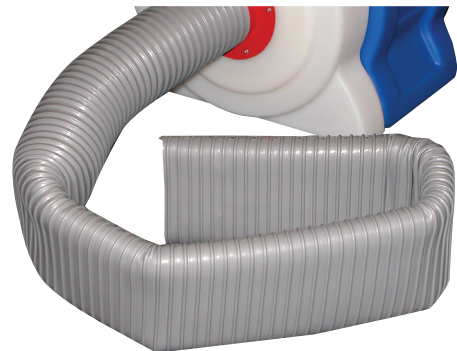

Q-Flex

Q-Vac		
PRODUCT CODE	DESCRIPTION	PRICE EACH
QPR030	Q-Flex	67.70