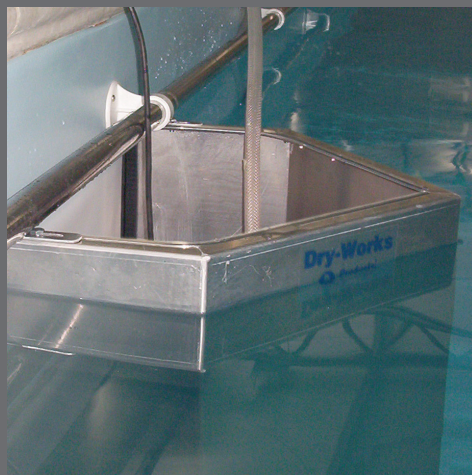

Tools of the Trade