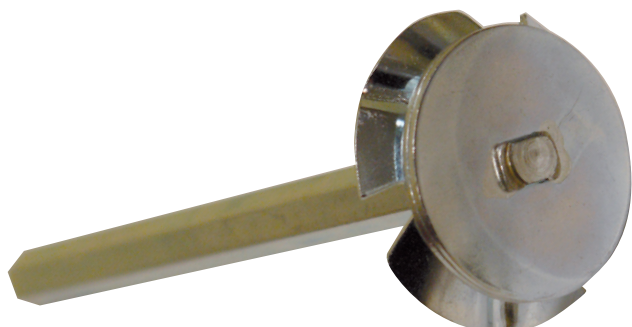

Pipe & Fitter Saver

PRODUCT CODE	DESCRIPTION	PRICE EACH
PFS-150	1.5" Fitting Saver	49.00
PFS-200	2" Fitting Saver	52.00