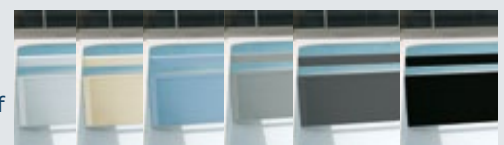

Stainless steel fasteners

3 Beam

Choose your beam colour from among the four options offered.

White, Beige, Light blue, Grey, Anthracite grey and Black.

4 Pit wall

each pit wall is custom made in the factory. Pit walls are compatible with all pool water proofing methods (tiles, liner, reinforced PVC, etc.). The Coverdeck pit wall mounting plates are fitted under the coping on either side of the pool, the pool waterproofing is not pierced.