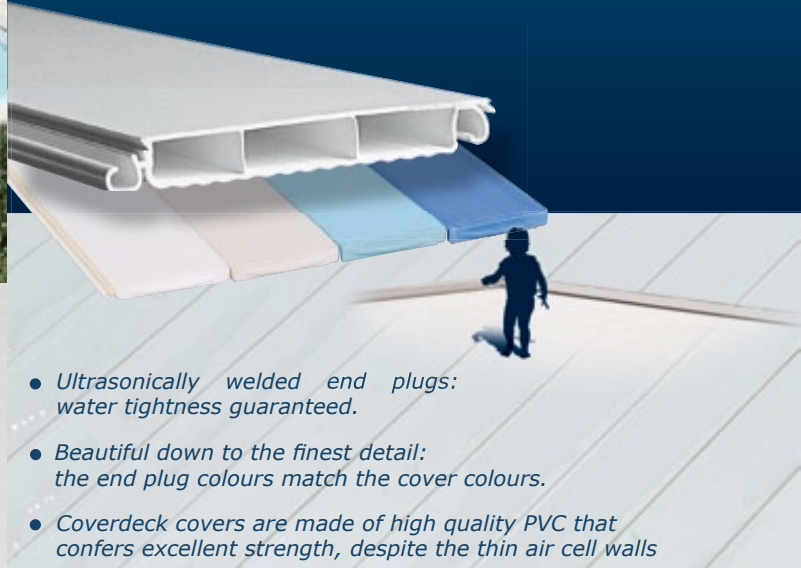

Unique slat design

The best air volume/ slat thickness ratio available on the market

- *Ultrasonically welded end plugs: water tightness guaranteed.*
- *Beautiful down to the finest detail: the end plug colours match the cover colours.*
- *Coverdeck covers are made of high quality PVC that confers excellent strength, despite the thin air cell walls*