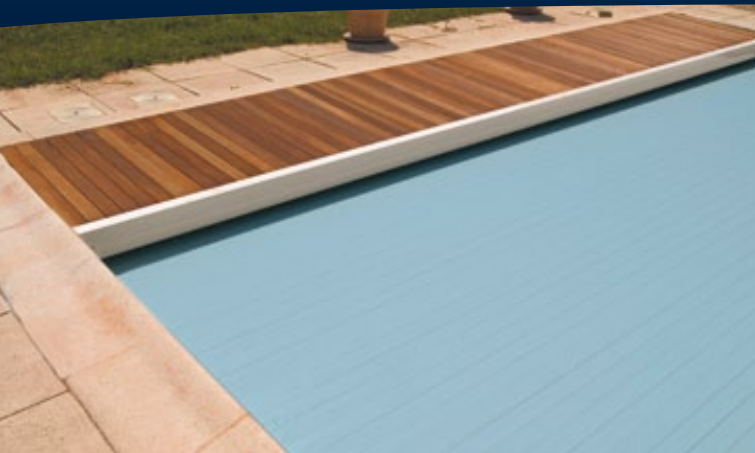

Beautiful

Coverdeck combines effective and reliable protection with an undeniable visual appeal. Each cover is designed to harmoniously follow the contour of your pool and the wide choice of slat colours allows you to add an additional touch of refinement.