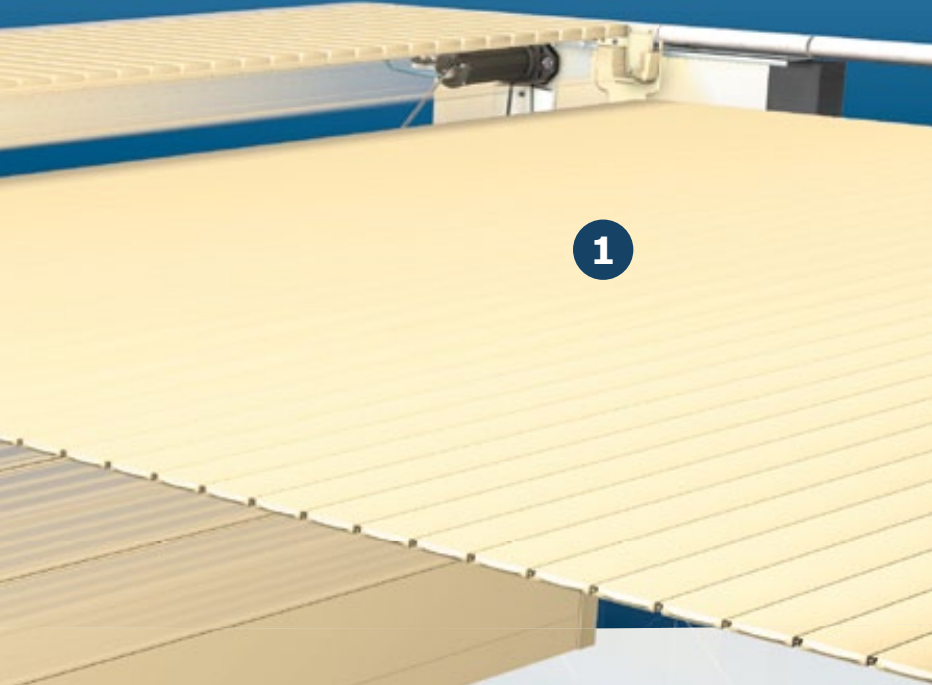

Coverdeck, the best protection available

► Innovation

The motor is mounted above the water line. Its casing protects it against intermittent splashing. Furthermore it may be easily accessed, no dismantling required.

An exclusive anti-tilt mechanism

Like all Delta covers, Coverdeck is fitted with an anti deflection system that blocks the slats, preventing them from tilting more than 15° towards the bottom. This is the smallest angle of deflection achieved by any slat cover available on the market. This confers an increased load bearing capacity on the cover and and so, better protection for you.

An exclusive, patented anti-tilt mechanism. To achieve the smallest angle of deflection of any slat cover on the market. To further enhance safety

1 Slat cover

Coverdeck slats come in five different colours. Choose yours.

2 Delta Lock safety fasteners

Select your Delta Lock fastener colour from the palette available.

9 Delta Lock fastener colours are available: *Light blue, Dark blue, White, Caribbean Green, Beige, Grey, Anthracite grey, Black and translucent blue.*

3 Beam

Choose your beam colour from among the four options offered.

4 Pit wall

each pit wall is custom made in the factory. Pit walls are compatible with all pool water proofing methods (tiles, liner, reinforced PVC, etc.). The Coverdeck pit wall mounting plates are fitted under the coping on either side of the pool, the pool waterproofing is not pierced.

5 6 Duckboarding models